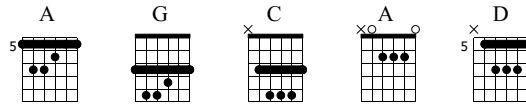

# There's No Home For You Here

The White Stripes

Elephant

Standard tuning

$\text{♩} = 78$

**Intro**

A G C A

**Chorus**

A G

E-Gt

The Intro and Chorus sections are shown in 4/4 time. The Intro consists of four measures with chords A, G, C, and A. The Chorus consists of two measures with chords A and G. The guitar tablature below the staff shows the fret numbers for each string. A dynamic marking of *f* is present. A quarter note with a slash is shown above the staff in the second measure of the Chorus.

C A A G C A

This section continues the Chorus with chords C, A, A, G, C, and A. The guitar tablature shows the fret numbers for each string. A quarter note with a slash is shown above the staff in the second measure.

**Verse**

A G C A A

The Verse section starts with chords A, G, C, A, and A. The guitar tablature shows the fret numbers for each string. A quarter note with a slash is shown above the staff in the second measure.