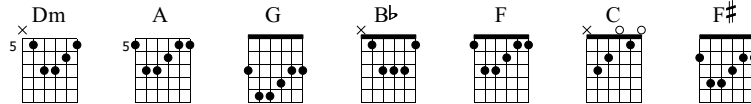

I'm Asking You Today

Words & Music by WhiteCross

Standard tuning

♩ = 145

S-Gt

Dm A Dm G

f
Capo. fret 1

The first system of music features a treble clef staff with a 4/4 time signature. The melody consists of quarter notes: D4, A4, G4, F#4, E4, D4, C4, B3, A3, G3, F3, E3, D3. The guitar tablature below shows the fretting for each note: D (5), A (7), G (6), F# (7), E (7), D (5), C (5), B (3), A (3), G (4), F (5), E (3), D (3).

Bb F C F F# G A Dm

The second system continues the melody. Treble clef staff notes: D4, A4, G4, F#4, E4, D4, C4, B3, A3, G3, F3, E3, D3. Guitar tablature: D (3), A (3), G (3), F# (3), E (1), D (1), C (1), B (2), A (3), G (4), F (5), E (7), D (7).

A Dm G Bb

The third system continues the melody. Treble clef staff notes: D4, A4, G4, F#4, E4, D4, C4, B3, A3, G3, F3, E3, D3. Guitar tablature: D (5), A (7), G (6), F# (7), E (5), D (5), C (6), B (7), A (5), G (4), F (5), E (3), D (3).

F C F F

The fourth system concludes the melody. Treble clef staff notes: D4, A4, G4, F#4, E4, D4, C4, B3, A3, G3, F3, E3, D3. Guitar tablature: D (1), A (1), G (1), F# (1), E (1), D (1), C (2), B (2), A (2), G (2), F (2), E (3), D (3).