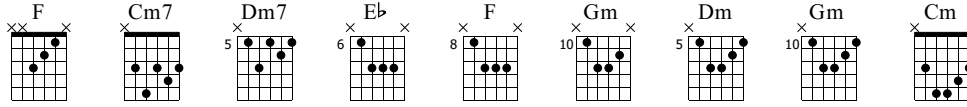

Fool For Your Loving

Whitesnake

Ready an' Willing

Words & Music by Micky Moody, Bernie Marsden, David Coverdale

Standard tuning

♩ = 120

Intro

F G B♭ G C B♭

E-Gt

First system of musical notation (measures 1-3) for the guitar intro. It includes a treble clef staff with notes and a TAB staff with fret numbers. A dynamic marking *f* is present.

Second system of musical notation (measures 4-7) for the guitar intro. It includes a treble clef staff with notes and a TAB staff with fret numbers. A chord marking **F** is present above measure 5.

Intro Ende

Third system of musical notation (measures 8-11) for the guitar intro. It includes a treble clef staff with notes and a TAB staff with fret numbers. The text "Intro Ende" is written above measure 8.

Fourth system of musical notation (measures 12-15) for the guitar intro. It includes a treble clef staff with notes and a TAB staff with fret numbers.