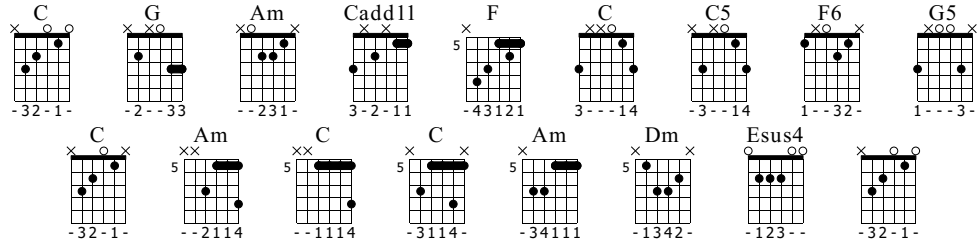

# As the Deer

Martin Nystrom

Standard tuning

♩ = 97

**N-Gt**

Chords: C, G, Am, Cadd11, F, C

*f*

Chords: C5, C, F6, G5

Chords: C, Am, C, F, C, F, Am, Dm

*let ring*

Chord: Esus4

18

TAB

0	3	3	0	3	1	3	1	0	3	1	5	6	5	3	1	3
1		3									6	6		1		1
0		0		3	2	3	1	3	1		5	0				0
3		2			0		3				3			3		3

22

TAB

0	3	3	0	3	1	3	1	0	3	1	1	0	3	1	1	3	8	8	8	8	7
1		3									1	0					5	5	5	5	7
0		0		3	2	3	1	3	1		2	0	0	1	0	0	5	5	5	5	5
3		2			0		3				0			3	3	2	7	5	5	5	5

27

TAB

5	5	8	5	5	5	5	8	6	6	0	0	3	3	0	3
6		5	5	5	5	5	8	5	5	0	0	1	3	3	0
5		5	5	5	5	5	8	7	7	0	0	0	0	0	3
7		5	5	5	5	5	8	7	7	2	2	3	2		
8		7			8	7		5	5	2	0				