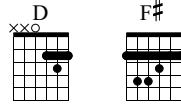

As the Deer

Words & Music by Worship

Standard tuning

$\text{♩} = 70$

S-Gt

Measures 1-2 of the guitar part. The treble clef staff shows a melody starting on a quarter rest, followed by quarter notes G4, A4, B4, C#5, B4, A4, G4, F#4, E4, D4. The bass clef staff shows a bass line with notes G2, A2, B2, C3, B2, A2, G2, F#2, E2, D2. The word 'let ring' is written below the treble staff. The guitar tablature shows fret numbers: 0 2 3 2 2 3 2 | 4 3 4 4 3 0 3.

Measures 3-5 of the guitar part. The treble clef staff continues the melody with quarter notes C#5, B4, A4, G4, F#4, E4, D4, C#4, B3, A3, G3, F#3, E3, D3. The bass clef staff shows notes G2, A2, B2, C3, B2, A2, G2, F#2, E2, D2, C2, B1, A1, G1. The word 'let ring' is written below the treble staff. The guitar tablature shows fret numbers: 3 5 5 4 7 7 6 | 0 2 3 0 2 3 2 | 0 2 3 2 2 3 2.

Measures 6-8 of the guitar part. The treble clef staff continues the melody with quarter notes G3, F#3, E3, D3, C#3, B2, A2, G2, F#2, E2, D2, C#2, B1, A1, G1. The bass clef staff shows notes G2, A2, B2, C3, B2, A2, G2, F#2, E2, D2, C2, B1, A1, G1. The word 'let ring' is written below the treble staff. The guitar tablature shows fret numbers: 4 3 4 4 3 0 3 | 2 0 3 5 5 4 7 7 6 | A D chord diagram (x02320).

Measures 9-10 of the guitar part. The treble clef staff continues the melody with quarter notes G1, F#1, E1, D1, C#1, B0, A0, G0, F#0, E0, D0, C#0, B-1, A-1, G-1. The bass clef staff shows notes G2, A2, B2, C3, B2, A2, G2, F#2, E2, D2, C2, B1, A1, G1. The word 'let ring' is written below the treble staff. The guitar tablature shows fret numbers: 0 2 3 2 2 3 2 | 4 3 4 4 3 0 3 | 3 5 5 4 7 7 6.