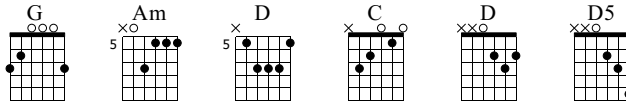

warmth (ĪĀÅ̄)

Words & Music by Āī°(xvwei)

Standard tuning

♩ = 90

E-Gt

ÉşÖæ

f

TAB: 7-8-8-8-7-7-8-7 | 7-8-8-8-7-8-10-8

TAB: 7-8-8-8-7-10-8-7-8-7 | 9 | 5-7-7-7-5-3-5-3

TAB: 5-7-7-7-5-3-5-3 | 5-7-7-7 | 9-7-7-5 | 4-(4)-(4)-(4)

ojaa

G

TAB: 30002

G Am D D G

f

TAB: 30002 | 5550 | 5775 | 5775 | 30002