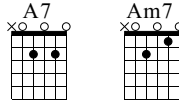

For Your Love

The Yardbirds

Standard tuning

♩ = 190

E-Gt

48

T
A
B

2 2 | 1 1 | 4 4 | (4) 6 4 | 2 2 | 1 | (1) 1 | 4 4 | 6 4

51

T
A
B

5 5 | 4 4 | 7 7 | (7) 9 7 | 0 0 | 4 | (4) 4 | 2 2 | 4 2

54

T
A
B

2 2 | 1 1 | 4 4 | (4) 6 4 | 2 2 | 1 | (1) 1 | 4 4 | 6 4

57

A7