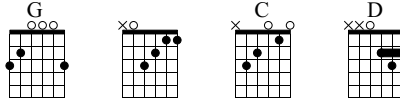

I'll be gone

(acoustique)

Dwight YOAKAM

Dwightyoakamacoustic.com

Words & Music by Dwight YOAKAM

Standard tuning

♩ = 90

Couplets