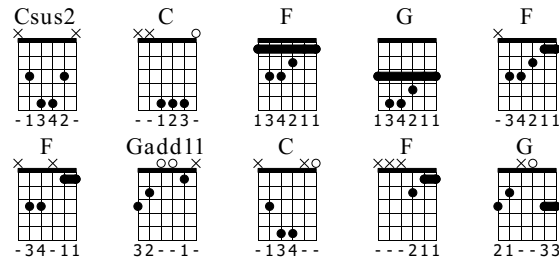

## Aztec Camera

Words by David Lee Roth

Music by Edward & Alex Van Halen

Standard tuning

Medium Rock ♩ = 120

Intro

Chords: Csus2, C, F, F, G, G, C, F, F, F, Gadd11

let ring

N-Gt

Chords: Csus2, C, F, F, G, G, C, F, F, F, Gadd11

let ring

Chords: Csus2, C, F, F, G, G, C, F, F, F, Gadd11

let ring

4x

Bridge

Chords: F, F, F

let ring

Chords: F, F, F, G, F

let ring

21