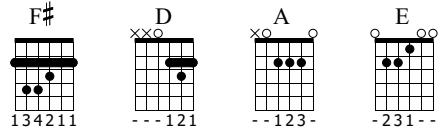

Stereo Hearts

Gym Class Heroes ft. Adam

Words & Music by Aayush 'aayz'

Standard tuning

Moderate ♩ = 120

S-Gt

1

F# D A E F# D A

2 2 0 0 2 2 0

3 3 2 2 3 3 2

4 4 0 0 4 4 0

2 2 2 2 2 2 2

6

E F# D A E F# D A

0 2 2 0 0 2 2 0

0 2 3 2 0 2 3 2