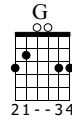

Don't Look Back In Anger

Oasis

(What's The Story) Morning Glory ?

Words & Music by Noel Gallagher

Standard tuning

Medium Rock ♩ = 82

Intro
C F C F

Verse 1
C G

S-Gt

fff
Slip in- side the eye of your mind,

Am E F G C Am G

don't you know you might find a bet- ter place to play.

C G Am E F G

You said that you'd nev- er been, but all the things that you've seen, will low-ly fade a- way.

Bridge
C Am G F Fm C

So I start a rev- o- lu- tion from my bed 'Coz you

F Fm C F Fm C 3

said that brains I had went to my head Step outside, summer-time's in bloom A

G Ab dim Am G

stand up be- side the fire- place Take that look from off your face You ain't nev- er gon- na bur my

51 Take that look from off your face 'Cos you ain't nev- er gon- na bur my heart out

Chorus
G C G Am E

54 **Chorus** And so Sal- ly can wait, she knows it's too late

F G C Am G C G Am E

58 *f fff* as she'swalk- ing on by, My soul slides a- way, butdon't lookback