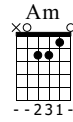

Don't Look Back In Anger

Oasis

(What's The Story) Morning Glory ?

Words & Music by Noel Gallagher

Standard tuning

Medium Rock ♩ = 82

Intro
C F C F

Verse 1
C G

S-Gt

fff
Slip in- side the eye of your mind,

Am E F G C Am G

don't you know you might find a bet- ter place to play.

C G Am E F G

You said that you'd nev- er been, but all the things that you've seen, will low-ly fade a- way.

Bridge
C Am G F Fm C

So I start a rev- o- lu- tion from my bed 'Coz you

F Fm C F Fm C 3

said that brains I had went to my head Step outside, summer-time's in bloom A

G Ab dim Am G

stand up be- side the fire- place Take that look from off your face You ain't nev- er gon- na bur my

Solo
F G C Am G F Fm C F Fm C

62 **Solo** in an- ger, I heard you say

F Fm C G A♭ dim Am G F G

66 F Fm C G A♭ dim Am G F G

Chorus
C G Am E F G G Am G

76 **Chorus** So Sal- ly can wait, sheknowsit's too late as we'rewalk- ing on by, Her