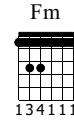

Don't Look Back In Anger

Oasis

(What's The Story) Morning Glory ?

Words & Music by Noel Gallagher

Standard tuning

Medium Rock ♩ = 82

Intro
C F C F

Verse 1
C G

S-Gt

fff
Slip in- side the eye of your mind,

Am E F G C Am G

don't you know you might find a bet- ter place to play.

C G Am E F G

You said that you'd nev- er been, but all the things that you've seen, will low-ly fade a- way.

Bridge
C Am G F Fm C

So I start a rev- o- lu- tion from my bed 'Coz you

F Fm C F Fm C 3

said that brains I had went to my head Step outside, summer-time's in bloom A

G Ab dim Am G

stand up be- side the fire- place Take that look from off your face You ain't nev- er gon- na bur my

Solo
F G C Am G F Fm C F Fm C

62 **Solo** in an- ger, I heard you say

F Fm C G A♭ dim Am G F G

66 F Fm C G A♭ dim Am G F G

Chorus
C G Am E F G G Am G

76 **Chorus** So Sal- ly can wait, sheknowsit's too late as we'rewalk- ing on by, Her