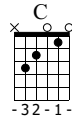

Don't Look Back In Anger

Oasis

(What's The Story) Morning Glory ?

Words & Music by Noel Gallagher

Standard tuning

Medium Rock ♩ = 82

Intro
C F C F

Verse 1
C G

S-Gt

fff
Slip in- side the eye of your mind,

Am E F G C Am G

don't you know you might find a bet- ter place to play.

C G Am E F G

You said that you'd nev- er been, but all the things that you've seen, will low-ly fade a- way.

Bridge
C Am G F Fm C

So I start a rev- o- lu- tion from my bed 'Coz you

F Fm C F Fm C 3

said that brains I had went to my head Step outside, summer-time's in bloom A

G Ab dim Am G

stand up be- side the fire- place Take that look from off your face You ain't nev- er gon- na bur my

51 Take that look from off your face 'Cos you ain't nev- er gon- na bur my heart out

Chorus
G C G Am E

54 **Chorus** And so Sal- ly can wait, she knows it's too late

F G C Am G C G Am E

58 *f fff* as she'swalk- ing on by, My soul slides a- way, butdon't lookback