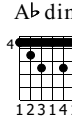

Don't Look Back In Anger

Oasis

(What's The Story) Morning Glory ?

Words & Music by Noel Gallagher

Standard tuning

Medium Rock ♩ = 82

Intro
C F C F

Verse 1
C G

S-Gt

fff
Slip in- side the eye of your mind,

Am E F G C Am G

don't you know you might find a bet- ter place to play.

C G Am E F G

You said that you'd nev- er been, but all the things that you've seen, will low-ly fade a- way.

Bridge
C Am G F Fm C

So I start a rev- o- lu- tion from my bed 'Coz you

F Fm C F Fm C 3

said that brains I had went to my head Step outside, summer-time's in bloom A

G Ab dim Am G

stand up be- side the fire- place Take that look from off your face You ain't nev- er gon- na bur my

Solo
F G C Am G F Fm C F Fm C

62 **Solo** in an- ger, I heard you say

F Fm C G A♭ dim Am G F G

66 F Fm C G A♭ dim Am G F G

Chorus
C G Am E F G G Am G

76 **Chorus** So Sal- ly can wait, sheknowsit's too late as we'rewalk- ing on by, Her