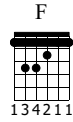

Don't Look Back In Anger

Oasis

(What's The Story) Morning Glory ?

Words & Music by Noel Gallagher

Standard tuning

Medium Rock ♩ = 82

Intro
C F C F

Verse 1
C G

S-Gt

fff
Slip in- side the eye of your mind,

Am E F G C Am G

don't you know you might find a bet- ter place to play.

C G Am E F G

You said that you'd nev- er been, but all the things that you've seen, will low-ly fade a- way.

Bridge
C Am G F Fm C

So I start a rev- o- lu- tion from my bed 'Coz you

F Fm C F Fm C 3

said that brains I had went to my head Step outside, summer-time's in bloom A

G Ab dim Am G

stand up be- side the fire- place Take that look from off your face You ain't nev- er gon- na bur my

Solo
F G C Am G F Fm C F Fm C

62 **Solo** in an- ger, I heard you say

F Fm C G A♭ dim Am G F G

66 F Fm C G A♭ dim Am G F G

Chorus
C G Am E F G G Am G

76 **Chorus** So Sal- ly can wait, sheknowsit's too late as we'rewalk- ing on by, Her