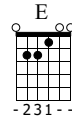

Don't Look Back In Anger

Oasis

(What's The Story) Morning Glory ?

Words & Music by Noel Gallagher

Standard tuning

Medium Rock ♩ = 82

Intro
C F C F

Verse 1
C G

S-Gt

fff
Slip in- side the eye of your mind,

Am E F G C Am G

don't you know you might find a bet- ter place to play.

C G Am E F G

You said that you'd nev- er been, but all the things that you've seen, will low-ly fade a- way.

Bridge
C Am G F Fm C

So I start a rev- o- lu- tion from my bed 'Coz you

F Fm C F Fm C 3

said that brains I had went to my head Step outside, summer-time's in bloom A

G Ab dim Am G

stand up be- side the fire- place Take that look from off your face You ain't nev- er gon- na bur my

Solo
F G C Am G F Fm C F Fm C

62 **Solo** in an- ger, I heard you say

F Fm C G A♭ dim Am G F G

66 F Fm C G A♭ dim Am G F G

Chorus
C G Am E F G G Am G

76 **Chorus** So Sal- ly can wait, sheknowsit's too late as we'rewalk- ing on by, Her