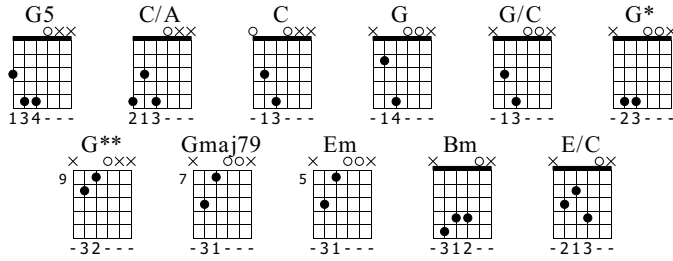

Maps

Hey Ocean!

IS

Standard tuning

Moderate ♩ = 103

Intro
G5 C/A C

N-Gt

f
Capo. fret 2
let ring throughout

G5

Musical notation for measures 9-11. The top staff shows a treble clef with a G5 chord indicated above measure 9. The notes are: 9: G4, A4, B4, C5; 10: G4, A4, B4, C5; 11: G4, A4, B4, C5. The bottom staff shows guitar tablature for the same measures: 9: 3 5 5 5; 10: 3 5 5 5; 11: 2 5 5 2.

86

Musical notation for measures 86-88. The melody consists of eighth notes with a key signature of one sharp (F#). The guitar tab below shows fingerings: measure 86 (0, 9, 10, 10, 9, 10), measure 87 (0, 7, 7, 7, 5, 5), and measure 88 (0, 4, 4, 5, 4, 4).

T
A
B

89

Musical notation for measures 89-91. The melody continues with eighth notes. The guitar tab shows fingerings: measure 89 (0, 4, 2, 5, 4, 4), measure 90 (0, 10, 10, 10, 9, 10), and measure 91 (0, 9, 7, 7, 5, 5).