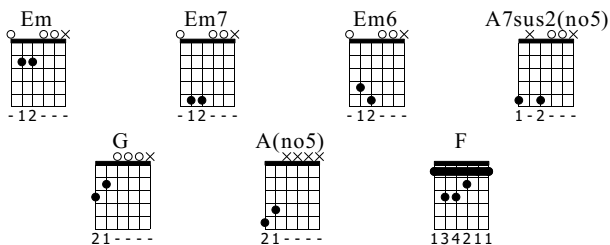

BETWEEN TWO TREES

Tabbed by Kingkhatru
LADY LAMB THE BEEKEEPER
 Mammoth Swoon [2010]

Words & Music by Aly Spaltro

Standard tuning

♩ = 120

Intro

Em Em7 Em6
 Capo. fret 2
 let ring throughout

Aly

Measure 1: 0 0 0 0 0 0
 Measure 2: (2) 0 (2) 0 0 0
 Measure 3: 0 (5) 0 (5) 0 (5) 0

A7sus2(no5)

Em

Em7

Measure 4: 0 0 0 0 0 0
 Measure 5: 0 3 0 0 0 0
 Measure 6: 0 2 0 0 0 0

"Kick at a pillow till it makes you tired..."

Bridge

G F Em

37

F G

40

Lightly pick strings "I will bury you between two trees..."

Chorus

Em Em G