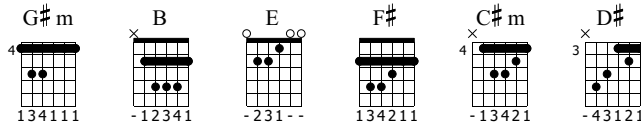

# Roads Untraveled

Linkin Park  
Living Things

Words & Music by Linkin Park

Standard tuning

♩ = 67

## Intro

Chords: G#m, B, E, G#m, B

**S-Gt**

**TAB**

			4	4	4	4	0		4	4	4	4
			6	6	4	4	1		6	6	4	4
			6	6	2	2	2		6	6	4	4
			4	4			0		4	4	2	2

Chords: F#, C#m, G#m, D#, G#m, G#m, D#

**TAB**

2		2	4	5	5	4	4	4	4	4	4	4
3				6	6	4	4	3	3	4	4	4
4				6	6	6	6	5	5	6	6	6
2				4	4	4	4	6	6	4	4	4

## Verse

Chords: G#m, G#m, B, E, G#m, B, F#

**TAB**

4	4	4	4	4	4	0	4	4	4	4	4	2
6	6	6	4	4	4	1	4	4	4	4	4	3
6	6	4	4	4	4	2	6	6	4	4	4	4
4	4	2	2			0	4	4	2	2		2

Give up your heart left broken

## Verse

Chords: C#m, G#m, D#, G#m, G#m, D#, G#m, G#m, B

**TAB**

5	5	4	4	4	4	4	4	4	4	4	4	4
6	6	4	4	4	4	3	3	4	4	4	4	4
6	6	6	6	6	6	5	5	6	6	6	6	6
4	4	4	4			6	6	4	4	6	6	2

And let that mistake pass on Cause the love that you lost Wasn't worth what it cost And in time you'll b