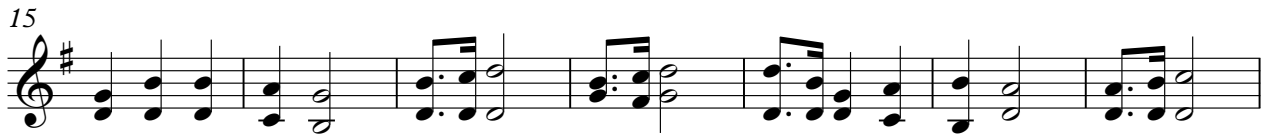

# Track 0

The musical score for Track 0 is presented in two staves, both labeled "Solo". The key signature is G major (one sharp) and the time signature is 3/4. The score is divided into seven systems, with measure numbers 8, 15, 22, and 28 indicated at the beginning of their respective systems. The upper staff contains a melodic line with various note values and rests, while the lower staff provides a bass line with chords and single notes. The piece concludes with a double bar line at the end of the final system.

# Track 0

Solo

Musical staff 1: Treble clef, key signature of one sharp (F#), 3/4 time signature. The staff contains a sequence of chords and melodic fragments starting from the first measure.

8

Musical staff 2: Treble clef, key signature of one sharp (F#). The staff contains a sequence of chords and melodic fragments starting from the eighth measure.

15

Musical staff 3: Treble clef, key signature of one sharp (F#). The staff contains a sequence of chords and melodic fragments starting from the fifteenth measure.

22

Musical staff 4: Treble clef, key signature of one sharp (F#). The staff contains a sequence of chords and melodic fragments starting from the twenty-second measure.

28

Musical staff 5: Treble clef, key signature of one sharp (F#). The staff contains a sequence of chords and melodic fragments starting from the twenty-eighth measure.