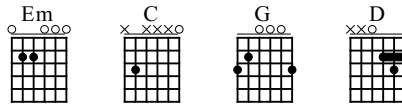

Numb

Linkin Park
Metemora

Standard tuning

Moderate ♩ = 112

Intro

S-Gt

f

Capo. fret 2

TAB

0	3	0	0	3	2	0	3	0
						3	2	
			0					

TAB

3	2	3	0	2	0	3	0	0	3	2
			0	2						
3								0		

TAB

0	3	0	3	2	3	0	2	0	3	0
3	2		3				0	2		

I'm tired of being what you want

me to be