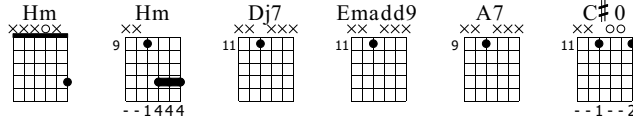

Isabel, Bigbang

User Defined

① = D

③ = F#

♩ = 140

E-Gt

Delay
Hm

mf
let ring

T
A
B

let ring

T
A
B

let ring

T
A
B

let ring

T
A
B