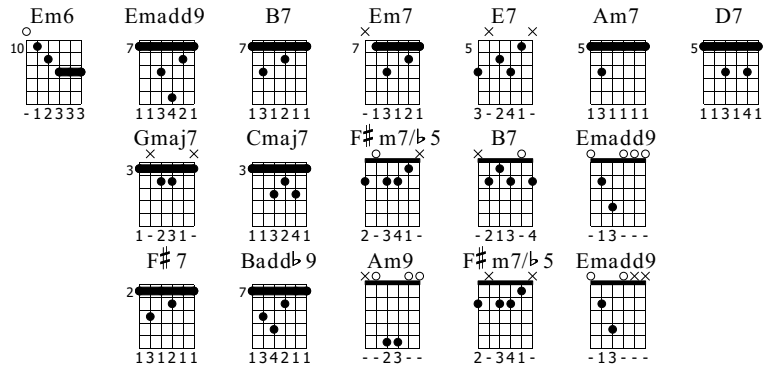

Made in France

Biréli Lagrène
Acoustic moments (1990)

Music by Biréli Lagrène

Standard tuning

Lively ♩ = 165

S-Gt

Em6

f

TAB

TAB

5

T
A
B

7

T
A
B

8

Emadd9

TAB

7 7 7 7 | 7 7 | 7 7 | 7 7

8 8 8 8 | 8 8 | 8 8 | 8 8

9 9 9 9 | 9 9 | 9 9 | 9 9

7 7 7 7 | 7 7 | 7 7 | 7 7