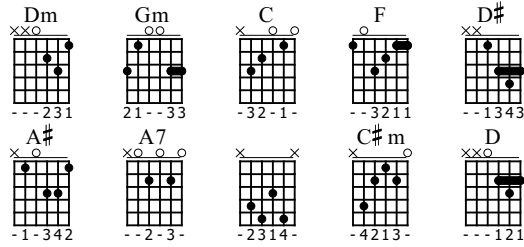

Corte Porteño

Walter Giardino Temple

Standard tuning

Moderate ♩ = 120

S-Gt

f

Chord progression: Dm Gm C Dm Dm Dm Gm C Dm

Chord progression: F Gm Dm D# A# A7 A# C

Chord progression: Dm Gm C C#m Dm A# F C Dm Gm C

3x

3x

TAB

The score consists of three systems of guitar notation. Each system includes a treble clef staff with a 4/4 time signature, a guitar staff with standard notation (chords and notes), and a guitar staff with TAB notation. The first system covers measures 1-7, the second system covers measures 8-16, and the third system covers measures 17-24. The third system includes a double bar line with a repeat sign and a '3x' marking, indicating a triple repeat of the final chord.

23

A# A# C C D

T	1	1	3	3	2
A	3	3	5	5	3
B	2	3	5	5	2
A	0	0	5	5	0
B	0	1	3	3	0