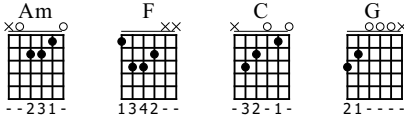

This Song Is About You (Intro)(Capo 1.Fret)

Olly Murs

Standard tuning

♩ = 120

N-Gt

Am F C

mf

G