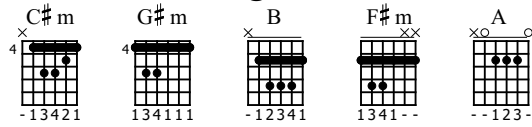

# While your lip are still red

Nightwish

Standard tuning

♩ = 100

S-Gt

mf

T	4-2-4	2	4	4	4	6	6-7-6	7-7-7	8	2	3	2	3-4	2
A			6	4	4	4				4	4			
B							6							

let ring

T	5	5-4-5	7	4	4	4	6	6-7-6	7-7-7	7	4	5	4	7-4
A	6	6-6-6		6	4	4								
B	4		4				6							0

verse 1

let ring

let ring

T	4	4	2	4	4	2	4	4	4	4	4	4	4	4
A														
B								6	4	6		6	4	6

let ring

let ring

let ring