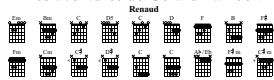

Les aventures de Gérard Lambert

Standard tuning

J = 131

Introduction (S.G.) section with guitar tablature and chord diagrams for Em and Dm.

Complet 1 section with guitar tablature and chord diagrams for Em, Dm, C, D, F, B, F#, C#, D#, E, F#, G, A, B, C.

Refrain 1 section with guitar tablature and chord diagrams for C, D, Em, F, G, A, B, C.

Complet 2 section with guitar tablature and chord diagrams for Em, Dm, C, D, F, B, F#, C#, D#, E, F#, G, A, B, C.

Refrain 2 section with guitar tablature and chord diagrams for Em, C, Dm, Fm, G, A, B, C, Ab, Eb.

Complet 3 section with guitar tablature and chord diagrams for Em, Fm, C#, D#, E, F#, G, A, B, C.

Final section with guitar tablature.