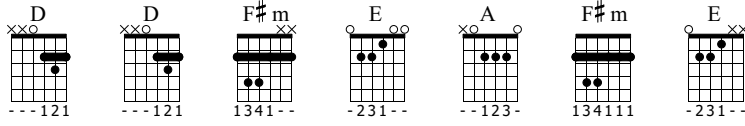

Angels

The XX
Coexist

Electric Guitar
Standard tuning

Steel Guitar
Standard tuning

♩ = 105

E-Gt

Chord: D

Staff 1: Treble clef, 4/4 time. Melodic line with triplets and a repeat sign. *mf* *let ring* (indicated by a dashed line). Ends with **3x**.

Staff 2: Bass clef, TAB. Fingerings: 11-11-11-11 / 12-12-12-12, 14-14-14-14 / 14-14-14-14, 13-13-13-13 / 14-14-14-14, 11-11-11-11 / 12-12-12-12. Ends with **3x**.

S-Gt

Chords: D, F#m, E, D

Staff 1: Treble clef, 4/4 time. Chordal accompaniment. *mf*. Ends with **3x**.

Staff 2: Bass clef, TAB. Fingerings: 2 3 0 / 2 0, 2 4 4 / 2, 0 0 1 2 / 2 0, 2 3 0 / 2 0. Ends with **3x**.

Staff 1: Treble clef, 4/4 time. Melodic line with triplets. Ends with **3x**.

Staff 2: Bass clef, TAB. Fingerings: 9, 11, 16. Ends with **3x**.

Chords: D, E, A

Staff 1: Treble clef, 4/4 time. Chordal accompaniment. Ends with **3x**.

Staff 2: Bass clef, TAB. Fingerings: 2 3 0 / 2 0, 0 0 1 2 / 2 0, 0 0 2 0 / 0. Ends with **3x**.

E-Gt

9

let ring

TAB

11	11	11	11	14	14	14	14	13	13	13	13	11	11	11	11
12	12	12	12	14	14	14	14	14	14	14	14	12	12	12	12