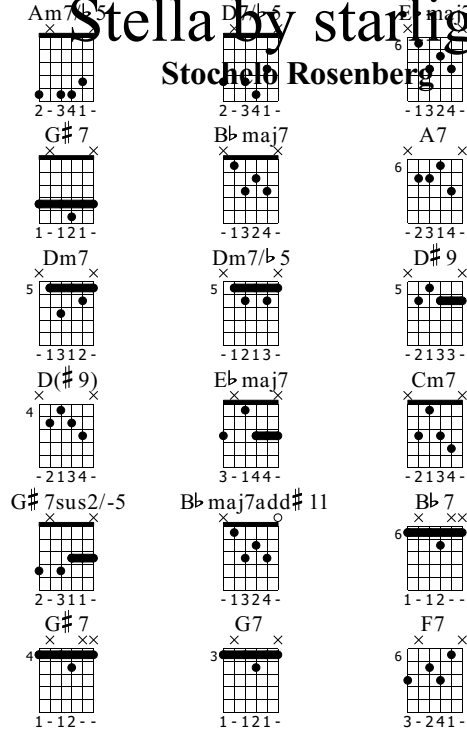

Stella by starlight

Stochelo Rosenberg

Music by Victor Young

Standard tuning

Moderate ♩ = 120

E-Gt

Em7/b5 A7/#5 Cm7add11 F7

f

39 Eb maj7 G#7 Bb maj7

TAB

8	X	8	X	8	X	8	X	4	X	4	X	4	X	4	X	3	X	3	X	3	X	3	X
7	X	7	X	7	X	7	X	5	X	5	X	5	X	5	X	2	X	2	X	2	X	2	X
8	X	8	X	8	X	8	X	4	X	4	X	4	X	4	X	3	X	3	X	3	X	3	X
6	X	6	X	6	X	6	X	4	X	4	X	4	X	4	X	1	X	1	X	1	X	1	X