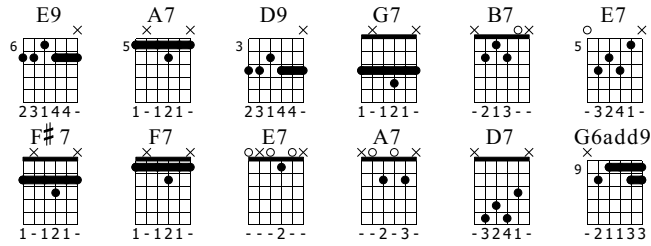

Sweet Georgia Brown

Music by M. Pinkard

Standard tuning

Lively ♩ = 220

E-Gt

Measures 1-3: *f* let ring. Tab: 0-2-4-0 | 7-0-9-0-7-0 | 0-2-4-0

Measures 4-6: *let ring*. Tab: 7-0-9-0-12-0 | 0-2-4-0 | 7-0-9-0-7-0

Measures 7-9: *let ring*. Tab: 0-2-4-0 | 4-0-2-0-0-0 | E9: 7-7-6 | 7-7-6 | 7-7-6

10

let ring

let ring

TAB

7	X	7	7	X	7	X	7	X
7	X	6	7	7	6	7	7	X
6	X	6	6	X	6	6	6	X
7			7		7		7	

12

A7

TAB

7	X	7	7	7	5	X	5	X	5	X
7	X	6	7	7	6	X	6	X	6	X
6	X	6	6	6	5	X	5	X	5	X

31 G7

let ring

T	5	X	6	5	X	5	X	6	5	5	5	3	X	4	3	X
A	5	X	5	5	X	5	X	5	5	5	5	3	X	3	4	X
B	5					5						3				

34 B7

let ring

T	0	X	2	0	X	3	X	4	0	X	0	X	0	X	0	X
A	2	X	2	2	X	4	X	4	4	X	2	X	2	X	2	X
B	2	1	X	1	1	X	3	X	3	3	X	2	1	X	1	X

37 G7

let ring

T	3	X	2	X	1	X	0	X	2	X	3	X
A	4	X	2	X	2	X	1	X	0	X	0	X
B	3	X	2	X	2	X	1	X	0	X	0	X

40 G7

let ring

T	3	X	3	X	10	(10)	(10)
A	4	X	4	X	10	(10)	(10)
B	3	X	3	X	9	(9)	(9)