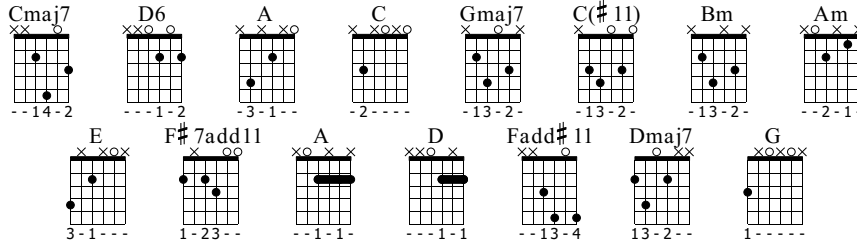

Guardian angel

1977

Electric dreams

Music by John Mc Laughlin

Standard tuning

Lively ♩ = 170

S-Gt

f
let ring

Chords: Cmaj7, D6, A, C, Gmaj7, C(#11), Bm, Am, E, F#7add11

6

let ring

9 A D Cmaj7 Fadd#11 C Gmaj7

let ring

TAB

12 Dmaj7 G

let ring

let ring

TAB

25

let ring ----- 4

T
A
B

2 4 0 4 2 3 0 0 0