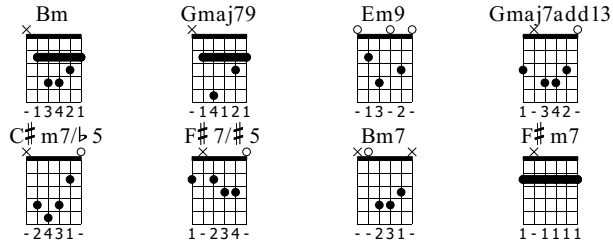

Intro Concerto Aranjuez

Rosenberg Trio

Gipsy summer

Music by Joaquim Rodrigo

Standard tuning

Moderately ♩ = 75

N-Gt

Measures 1-2: Treble clef, 4/4 time. Measure 1: Bm chord, notes G2, B2, D3, F#3, G3, B3. Measure 2: Gmaj79 chord, notes G2, B2, D3, F#3, G3, B3. Dynamics: *f*, *let ring*. Fingering: 1, 2, 3, 2, 3, 2, 3, 2, 5.

Measures 3-5: Treble clef, 4/4 time. Measure 3: Bm chord, notes G2, B2, D3, F#3, G3, B3. Measure 4: Gmaj79 chord, notes G2, B2, D3, F#3, G3, B3. Measure 5: Bm chord, notes G2, B2, D3, F#3, G3, B3. Dynamics: *f*, *let ring*. Fingering: 3, 2, 3, 2, 3, 2, 3, 2, 5.

Measures 6-8: Treble clef, 4/4 time. Measure 6: Gmaj79 chord, notes G2, B2, D3, F#3, G3, B3. Measure 7: Bm chord, notes G2, B2, D3, F#3, G3, B3. Measure 8: Bm chord, notes G2, B2, D3, F#3, G3, B3. Dynamics: *f*, *let ring*. Fingering: 2, 3, 2, 3, 2, 5, 2, 4, 4, 3, 2, 3, 4, 4, 2, 4, 4, 3, 2, 3, 4, 4.