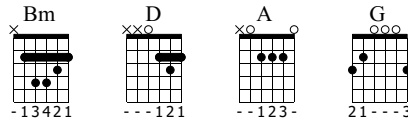

Society

Eddie Vedder
Into The Wild

Words & Music by Eddie Vedder

Standard tuning

Moderate ♩ = 80

Intro

Bm

S-Gt