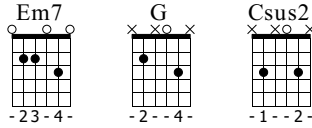

May

Texas In July

One Reality

Words & Music by Texas in July

Standard tuning

Moderate ♩ = 128

I
 Em7 G Csus2

S-Gt

mf

1

3 0 3 0 2 (2) 0 3 0 2 3 2 3 3 0 (3) (0) (3)

5

3 0 3 0 2 3 2-3-2 3 0 2 3 2 3 0 0 0 (3) (0) (3)

II
 ⌘

9

3 0 3 0 2 (2) 0 3 0 2 3 2 3 5 3 3 0 X X 3 (3) (0) (3)