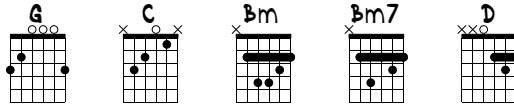

POWDERFINGER

NEIL YOUNG

STANDARD TUNING

- ① = E ④ = D
- ② = B ⑤ = A
- ③ = G ⑥ = E

♩ = 108

PRESS F5 TO SEE NOTES ON VIEW.

A VERSE

LEAD

G (C) C LETRING --- +

LOOK OUT, MAMA, THERE'S A WHITE BOAT COMIN' UP THE

G C G

LETRING --- +

RIVER

WITH A

C G C G

LETRING + LETRING + LETRING +

BIG RED BEACON, AND A FLAG, AND A MAN ON THE RAIL

I THINK YOU'D BETTER

B CHORUS

C Bm C

LETRING --- LETRING - - LETRING LETRING +

CALL JOHN, 'CAUSE IT DON'T LOOK LIKE THEY'RE HERE TO DELIVER

THE MAIL

AND IT'S LESS

C Bm C

LETRING LETRING LETRING LETRING

FIRST SHOT HIT THE DOCKS I SAW IT COMIN' RAISED MY

Bm7 C Bm7 C

RIFLE TO MY EYE NEVER STOPPED TO WONDER WHY. THEN

Bm7 C POWDER LD D

I SAW BLACK, AND MY FACE SPLASHED IN THE SKY.