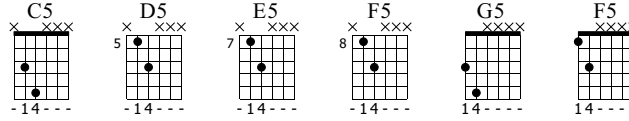

Up all night

Standard tuning

♩ = 140

VERSE
C5

S-Gt

mf

1

D5

E5

T			
A	5-5-5-5-5-5-5-5	7-7-7-7-7-7-7-7	9-9-9-9-9-9-9-9
B	3-3-3-3-3-3-3-3	5-5-5-5-5-5-5-5	7-7-7-7-7-7-7-7

F5

4

T			
A	10-10-10-10-10-10-10-10	5-5-5-5-5-5-5-5	7-7-7-7-7-7-7-7
B	8-8-8-8-8-8-8-8	3-3-3-3-3-3-3-3	5-5-5-5-5-5-5-5

8

T			
A	10-10-10-10-10-10-10-10	5-5-5-5-5-5-5-5	7-7-7-7-7-7-7-7
B	8-8-8-8-8-8-8-8	3-3-3-3-3-3-3-3	5-5-5-5-5-5-5-5

12

T			
A	10-10-10-10-10-10-10-10	5-5-5-5-5-5-5-5	7-7-7-7-7-7-7-7
B	8-8-8-8-8-8-8-8	3-3-3-3-3-3-3-3	5-5-5-5-5-5-5-5