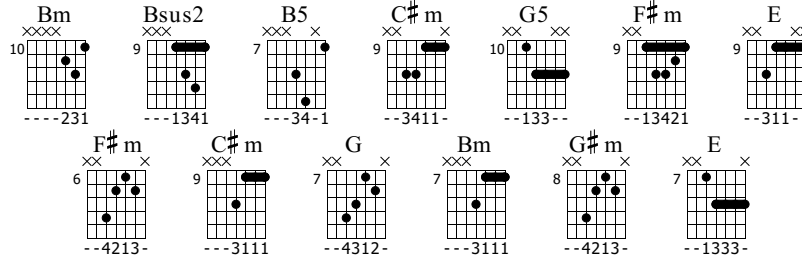

Mindsong

Psychotic Waltz

Mosquito

Words by Buddy Lackey

Music by Psychotic Waltz

Standard tuning

Moderate ♩ = 128

E-Gt7

f
let ring

T
A
B

let ring

Bm Bsus2 B5

T
A
B