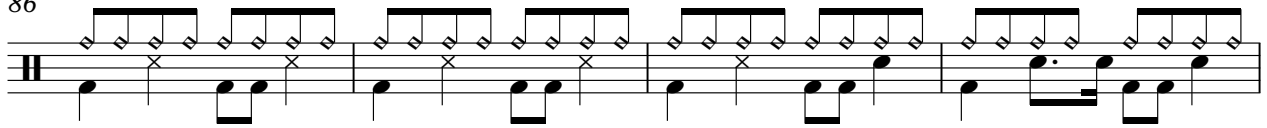

Your Lucky Day In Hell

86