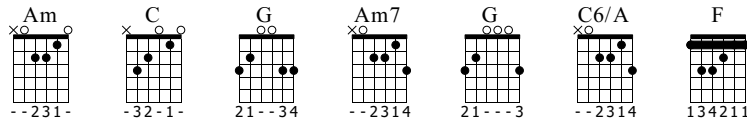

Eagle eye cherry "Fallin in love again"

Words & Music by Rythmique tablé par MESTRE Romuald

Standard tuning

♩ = 100

Intro

Am C G

S-Gt

f