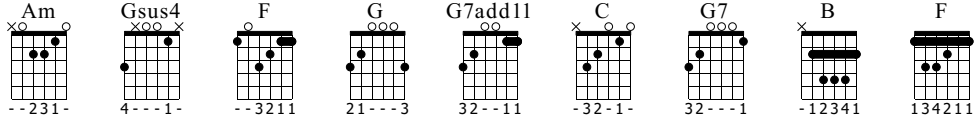

# Ruby Tuesday Acoustic

Rolling Stones

Standard tuning

Moderately Slow ♩ = 92

Am Gsus4 F G G7add11

S-Gt

*f*  
Capo. fret 1

TAB

25

TAB

29

TAB

34

The image shows a musical score for guitar. It consists of two staves. The top staff is a treble clef staff with a key signature of one flat (Bb) and a 3/4 time signature. It contains two measures: the first measure has a half note on G4 and a quarter note on F4; the second measure has a quarter note on G4 and a quarter rest. The bottom staff is a guitar TAB staff with three lines. The first line is labeled 'T' and has a '1' on the first fret. The second line is labeled 'A' and is empty. The third line is labeled 'B' and has a '3' on the third fret.