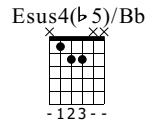

Heavy Metal Cats

The Key Of Awesome

Words & Music by The Key Of Awesome

Standard tuning

♩ = 132

these first four notes form the Bsus4(b5)/E chord

Intro

E-Gt