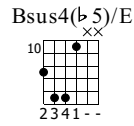

Heavy Metal Cats

The Key Of Awesome

Words & Music by The Key Of Awesome

Standard tuning

♩ = 132

these first four notes form the Bsus4(b5)/E chord

Intro

E-Gt

0 2 2 1 2 2 0 2 2 0 0 2 2 1 2 2

7

T
A
B

0 2 2 0 0 2 2 1 2 2 0 2 2 3 2 2

10

T
A
B

0 2 2 1 2 2 0 2 2 0 2 2 0 2 2 1 2 2

13 10