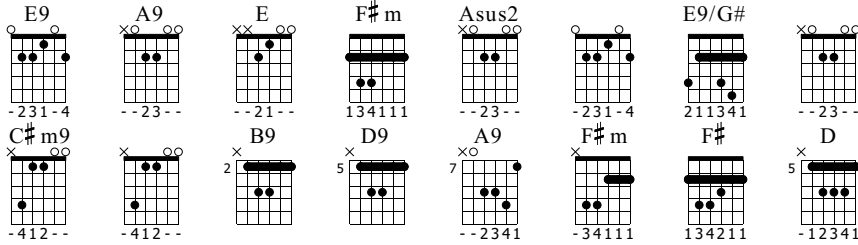

Alívio Imediato

Engenheiros do Hawaii

Alívio Imediato

Words & Music by Engenheiros do Hawaii

Standard tuning

♩ = 179

O melhor esconderijo..

Verso 1

133

TAB

143

T
A
B

This system contains ten measures of music. The top staff is a treble clef with a single eighth note on the second line of the staff in each measure. The bottom staff is a six-line guitar tablature with no fret numbers.

153

T
A
B

This system contains ten measures of music. The top staff is a treble clef with a single eighth note on the second line of the staff in each measure. The bottom staff is a six-line guitar tablature with no fret numbers.

163

T
A
B

This system contains four measures of music. The top staff is a treble clef with a single eighth note on the second line of the staff in each measure. The bottom staff is a six-line guitar tablature with no fret numbers.