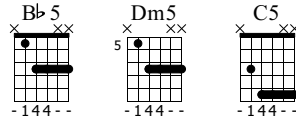

Because We Can

Bon Jovi

Standard tuning

♩ = 122

I don't want to be an other wave in the ocean...

S-Gt

1

5