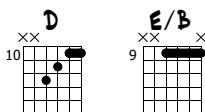

### STANDARD TUNING

- ① = E    ④ = D
- ② = B    ⑤ = A
- ③ = G    ⑥ = E

MODERATELY SLOW ROCK ♩ = 88

PRESS F5 TO SEE NOTES ON VIEW.