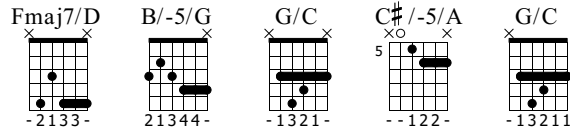

Depapepe - Lion

One
Tab by S.A.P.

Words & Music by Depapepe

Standard tuning

Moderate ♩ = 120

Intro

Fmaj7/D B/-5/G

N-Gt