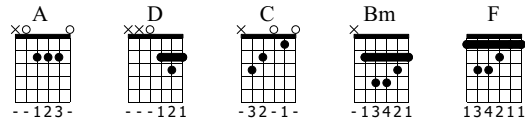

Waiting For The Heartache

Jimmy Barnes
Freight Train Heart

Words & Music by John Diesel

Standard tuning

♩ = 100

A D C C Bm A

S-Gt

f

T	0	2	0	0	0	2	0
A	2	3	1	1	1	3	2
B	2	0	0	0	0	4	2
B	0	0	3	3	3	2	0

Bm A Bm A

T	2	0	2	0
A	3	2	3	2
B	4	2	4	2
B	4	0	2	0

Bm A Bm A

T	2	0	2	0
A	3	2	3	2
B	4	2	4	2
B	4	0	2	0

Bm A Bm A

TAB

2	0	2	0
3	2	3	2
4	2	4	2
4	2	4	2
2	0	2	0

Verse 1
Bm A Bm A

TAB

2	0	2	0
3	2	3	2
4	2	4	2
4	2	4	2
2	0	2	0

Bm A Bm A

TAB

2	0	2	0
3	2	3	2
4	2	4	2
4	2	4	2
2	0	2	0

Bm A Bm A

TAB

The image shows a musical score for measure 102. It consists of two staves. The top staff is a treble clef staff with a 7/8 time signature. The notes in this staff are: a quarter note on G4, a quarter note on A4, a quarter note on B4, a quarter note on C5, a quarter note on B4, a quarter note on A4, and a quarter note on G4. The bottom staff is a guitar TAB staff with six lines, labeled 'T', 'A', and 'B' on the left side. The TAB staff is currently empty.