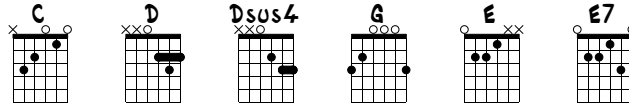

## CREEDENCE CLEARWATER REVIVAL

STANDARD TUNING

- ① = E    ④ = D
- ② = B    ⑤ = A
- ③ = G    ⑥ = E

♩ = 136

PRESS F5 TO SEE NOTES ON VIEW.