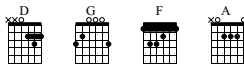

Fume

Beck

Standard tuning

$\text{♩} = 110$

Verse 1

S-Gt

Verse 1 musical notation for guitar, measures 1-4. Measure 1 has a 1 above the first measure line. Measure 4 has a 4 above the first measure line.

Chorus 1

Chorus 1 musical notation for guitar, measures 7-10. Measure 7 has a 7 above the first measure line. Chords D, G, F, and A are indicated above the staves.

Verse 2

Verse 2 musical notation for guitar, measures 13-16. Measure 13 has a 13 above the first measure line. Measure 16 has a 16 above the first measure line.

Chorus 2

Chorus 2 musical notation for guitar, measures 19-22. Measure 19 has a 19 above the first measure line. Chords G, D, G, and F are indicated above the staves.

Verse 3

Verse 3 musical notation for guitar, measures 25-31. Measure 25 has a 25 above the first measure line. Measure 28 has a 28 above the first measure line. Measure 31 has a 31 above the first measure line.

Chorus 3

Chorus 3 musical notation for guitar, measures 34-40. Measure 34 has a 34 above the first measure line. Measure 37 has a 37 above the first measure line. Measure 40 has a 40 above the first measure line. Chords D, G, F, and A are indicated above the staves. An 8x (8-measure repeat) sign is present above measure 40.