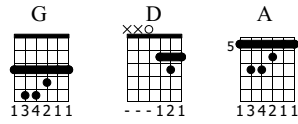

# Safe Travels

Peter and the Wolf

Lightness

Standard tuning

Moderate ♩ = 109

Ahhh

**A Intro**

N-Gt

*f*

5 7 5 7 5 7

Ahhh

My brother

dreaming of a new land

Where the rivers

**B Vers**

4 5 7 5 7 5 7 5 7

if you gotta go G whoa-oh D safe A travels G **C** Mellomspill

my brother **D** Vers

wander in the tall grass it's ok to run we expect you back

33 know how to climb a tree I assume you do I admit it

TAB

36 man i'm not as sharp as you oh but I know it's still a war down there