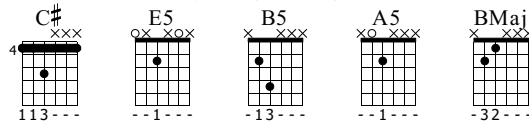

# Home - Acoustic Version

Explosions in the Sky  
Friday Night Lights OST

Standard tuning

Moderate ♩ = 95

S-Gt

1

C# E5 B5 A5 E5

*f*

let ring - 1 let ring let ring let ring let ring A.H. let ring

T	0	0	4	0	0	0
A	6	2	4	2	4	2
B	4	0	2	2	0	0

7

B5 BMaj

let ring let ring let ring let ring let ring

T	7	5	4	7	5	4	7	5	4	2	4
A	4	0	0	4	0	0	4	0	0	0	0
B	4	2	4	4	2	4	2	4	0	0	0

14

let ring

T	0	0	2	2	4	4	5	0	4	(4)	2	0
A	0	0	0	0	4	4	4	0	4	4	0	0
B	0	0	2	2	(2)	4	4	0	2	2	0	0

23

C# E5 B5 A5 E5

let ring - 1 let ring let ring let ring let ring A.H. let ring

T	4	2	0	0	4	0	0	0	0	0
A	6	2	4	2	4	2	4	1	2	4
B	2	2	4	0	2	2	4	1	0	4