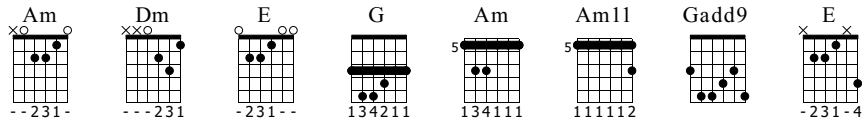

Bang Bang

(My Baby Shot Me Down)

Monophonics

In Your Brain

Words by Sonny Bono

Music by Sonny Bono/ Monophonics Cover

Standard tuning

Moderate ♩ = 72