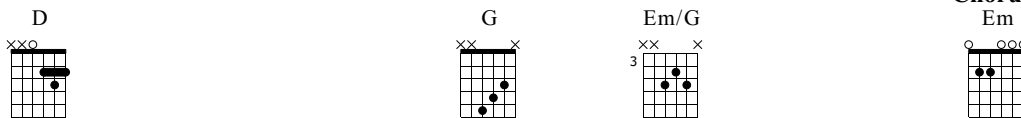

Chorus 1

7

TAB notation for measures 7-9. Measure 7: D (2), G (2), Em/G (3), Em (2). Measure 8: D (5), G (3), Em/G (4), Em (5). Measure 9: D (5), G (5), Em/G (3), Em (3).

Am

10

TAB notation for measures 10-12. Measure 10: Am (0), Am (0), Am (0), Am (0), Am (0), Am (0), Am (0), Am (0), Am (0), Am (0), Am (0), Am (0). Measure 11: Am (0), Am (0), Am (0), Am (0), Am (0), Am (0), Am (0), Am (0), Am (0), Am (0), Am (0), Am (0). Measure 12: Am (0), Am (0), Am (0), Am (0), Am (0), Am (0), Am (0), Am (0), Am (0), Am (0), Am (0), Am (0).