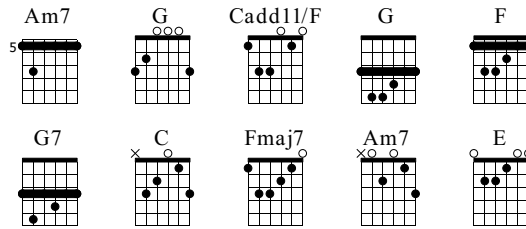

Slide Away (live)

version itunes

Oasis

Definitely Maybe

Standard tuning

♩ = 98

E-Gt

1

f

T
A
B

6

full full

T
A
B

verse

Am7

G