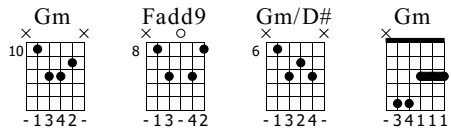

I Love Your Presence

Music by Bethel Live

Standard tuning

Moderate ♩ = 120

Verse 1
 Gm Fadd9 Gm/D# Gm Fadd9 Gm

Chorus
 A#

S-Gt

f

A# F F Cm7 Cm7 D# maj7 D# maj7

4x

The musical score is written for guitar in 3/4 time. Verse 1 consists of six measures with chords Gm, Fadd9, Gm/D#, Gm, Fadd9, and Gm. The Chorus consists of four measures with chords A#, A#, F, F, Cm7, Cm7, D# maj7, and D# maj7. The score includes a dynamic marking of *f* and a 4x repeat sign at the end of the chorus.