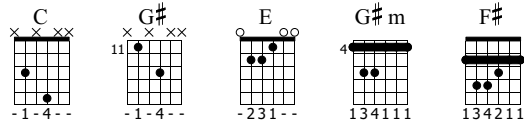

Follow Baby

Transcribed By Dan Brown

Peace In Love

Words by Harry "Harrison" Koisser

Music by Peace

Standard tuning

♩ = 106

A Intro

E-Gt

f
Gtr.w/Dist & Flange

C G#

TAB

5—5—5—5—5—X—13—13—13—13

3—3—3—3—3—X—11—11—11—11

N.C.(F) N.C.(D#) N.C.(C)

5

TAB

X—10—10—10—10—X—8—8—8—8—10

X—X—10—(10)

8

full

TAB

17—(17)—16—15—(15)—(15)—X—X—X—13

X—X—X—13